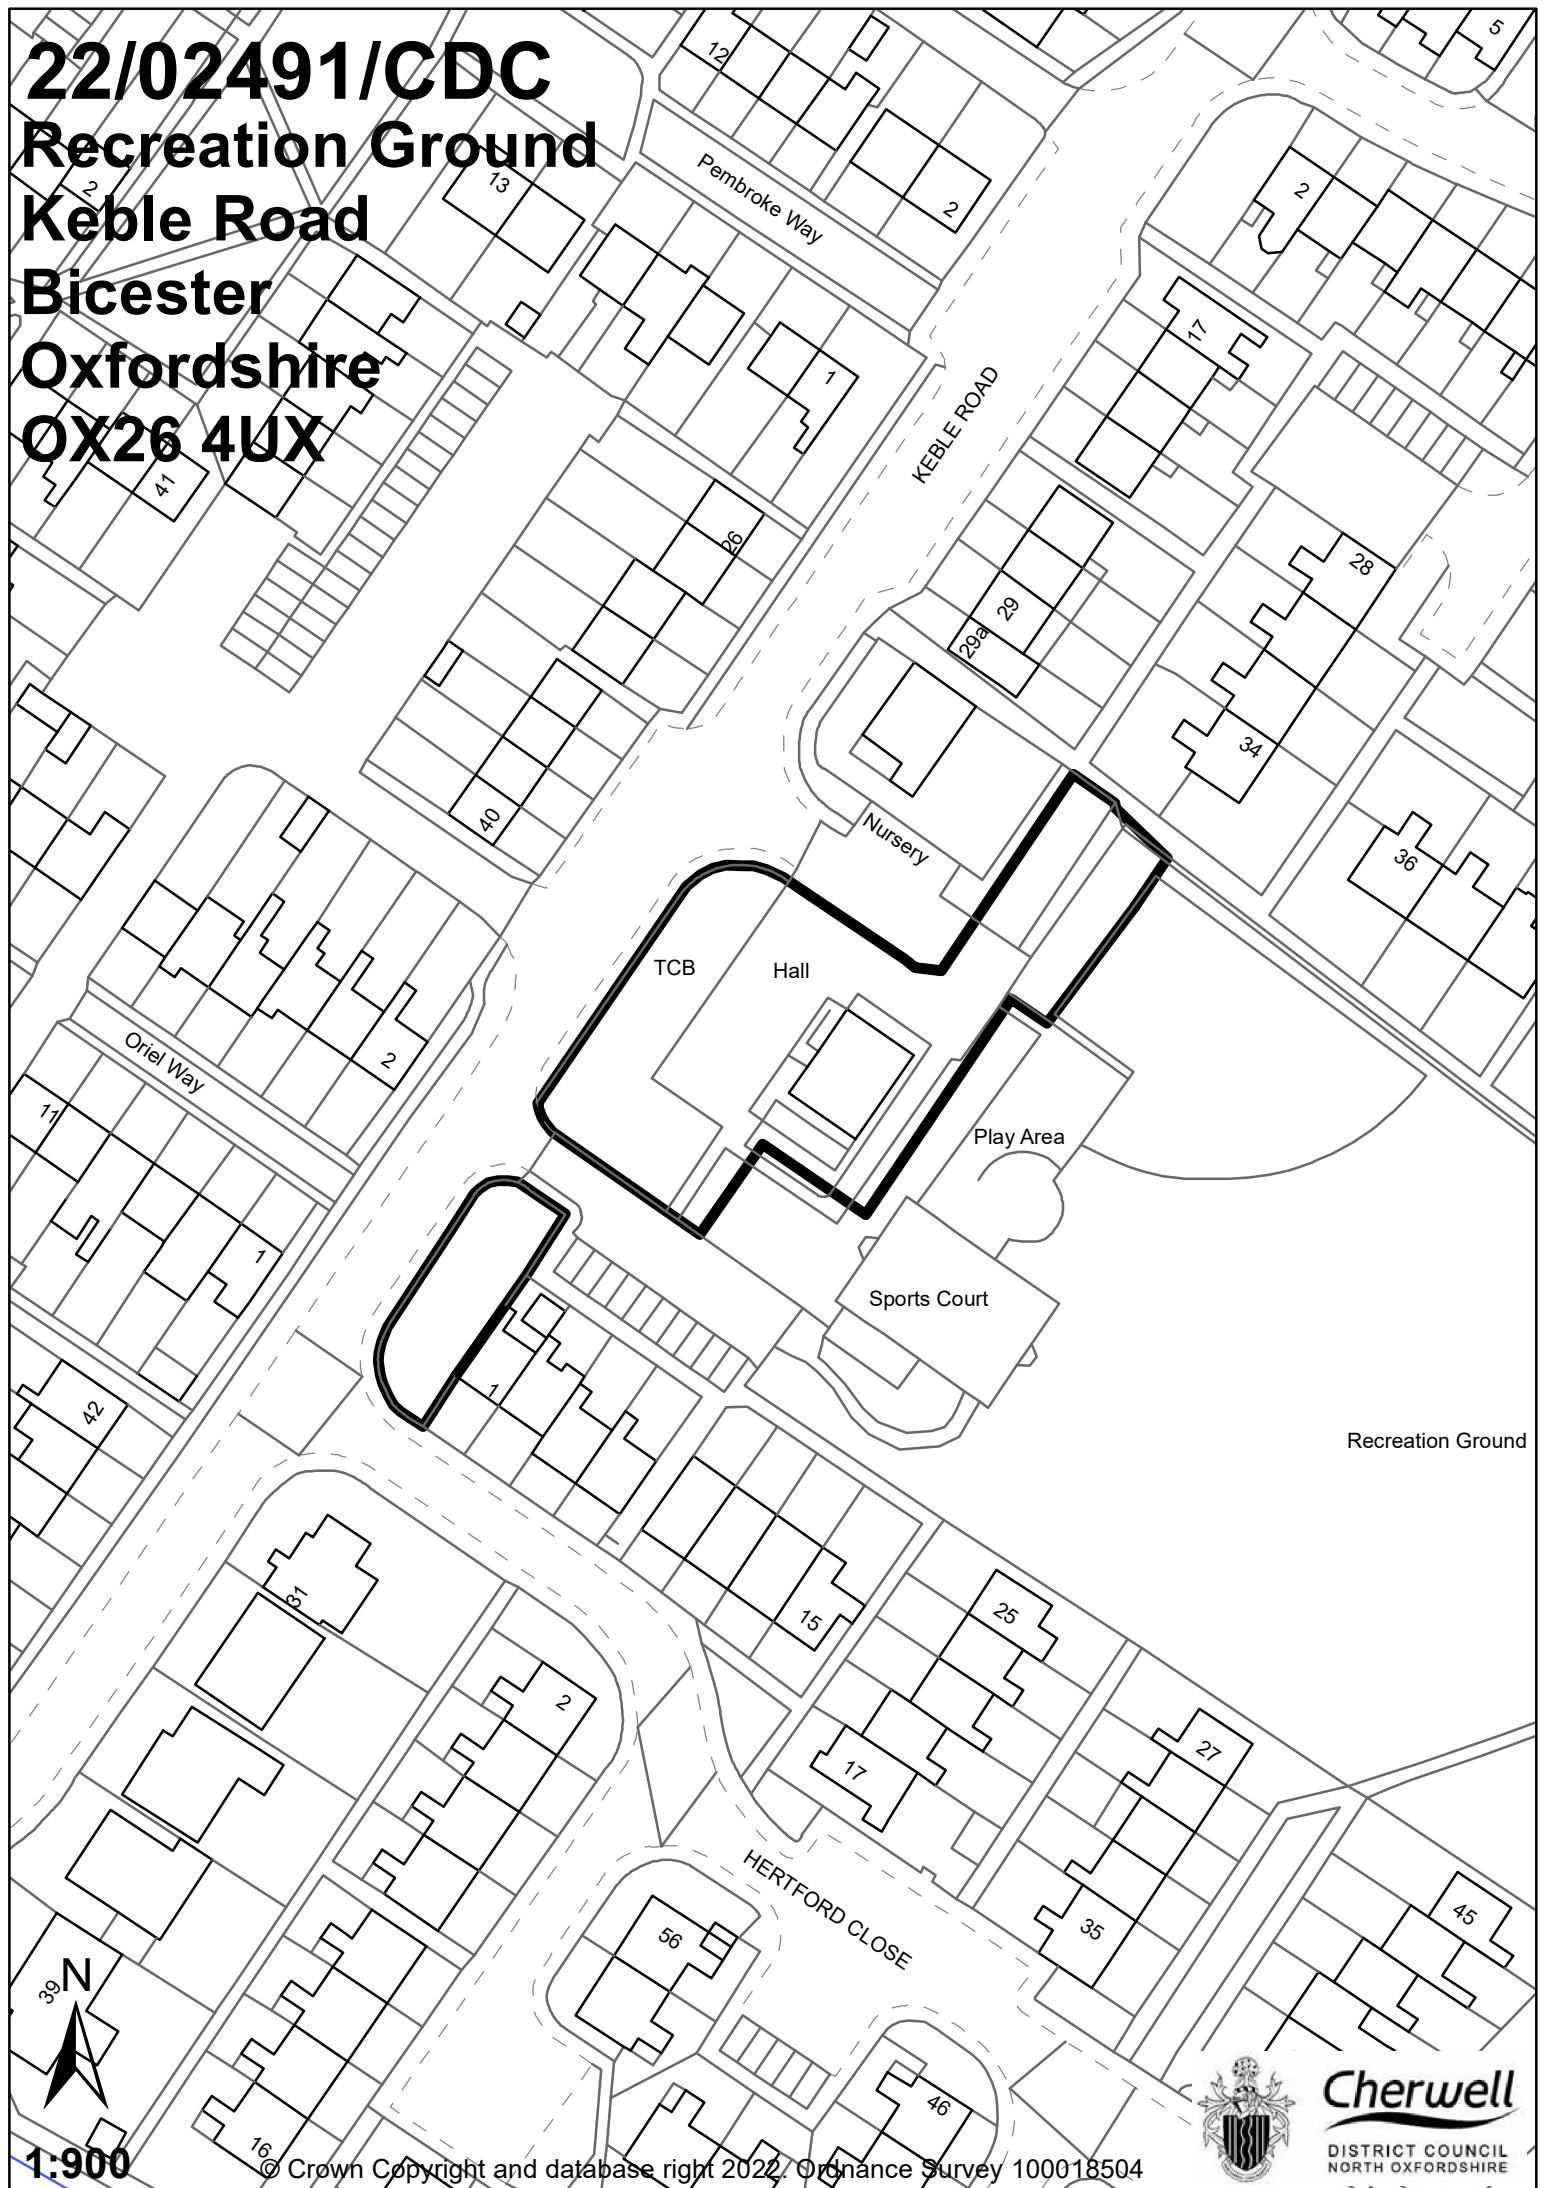

22/02491/CDC
Recreation Ground
Keble Road
Bicester
Oxfordshire
OX26 4UX

Recreation Ground

1:900